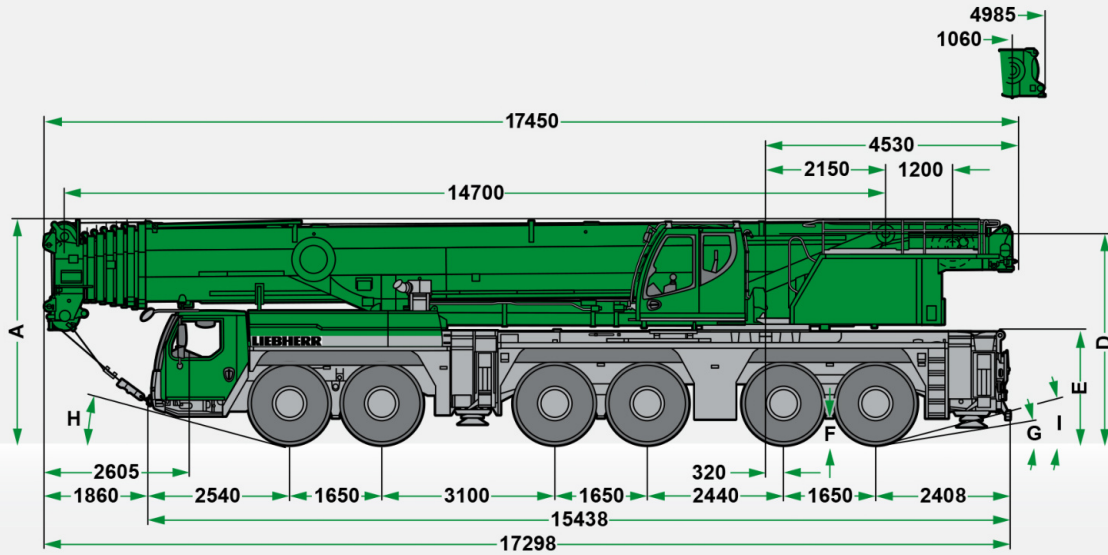

Weights

Axle	1	2	3	4	5	6	Total weight (t)
Tons	12	12	12	12	12	12	60

Lifting Capacity

Load (t)	No. of sheaves	No. of lines	Weight (kg)
183	12	17	3400
156	7	14	1500
125	5	11	1600
80	3	7	1450
36.2	1	3	1000
12.2	-	1	500

Working Speeds

		Min	Max	
385/95 R25 (14.00 R25)	12 / R2	1.95	80	56.9%
445/95 R25 (16.00 R25) 525/80 R25 (20.5 R25)		2.12	80	50.9%

Drive	Infinitely variable	Rope diameter / length	Max. single line pull
	0 – 130 m/min single line	23 mm / 300 m	122 kN
	0 – 130 m/min single line	23 mm / 465 m	122 kN
	0 – 1.6 min ⁻¹		
	Approx. 80 seconds to reach 82° boom angle		
	Approx. 800 seconds for boom extension from 14.7 m to 78 m		

VarioBase Liebherr LTM 1300 6.2

Dimensions

R1 = All wheel steering

	Dimensions (mm)									
	A	A 125mm*	B	C	D	E	F	G	H	I
 385/95 R 25 (14.00 R 25)	3950	3825	3000	2610	3685	1960	350	8°	12°	14°
445/95 R 25 (16.00 R 25)	4000	3875	3000	2550	3735	2010	400	9°	14°	15°
525/80 R 25 (20.5 R 25)	4000	3875	3100	2570	3735	2010	400	9°	14°	15°