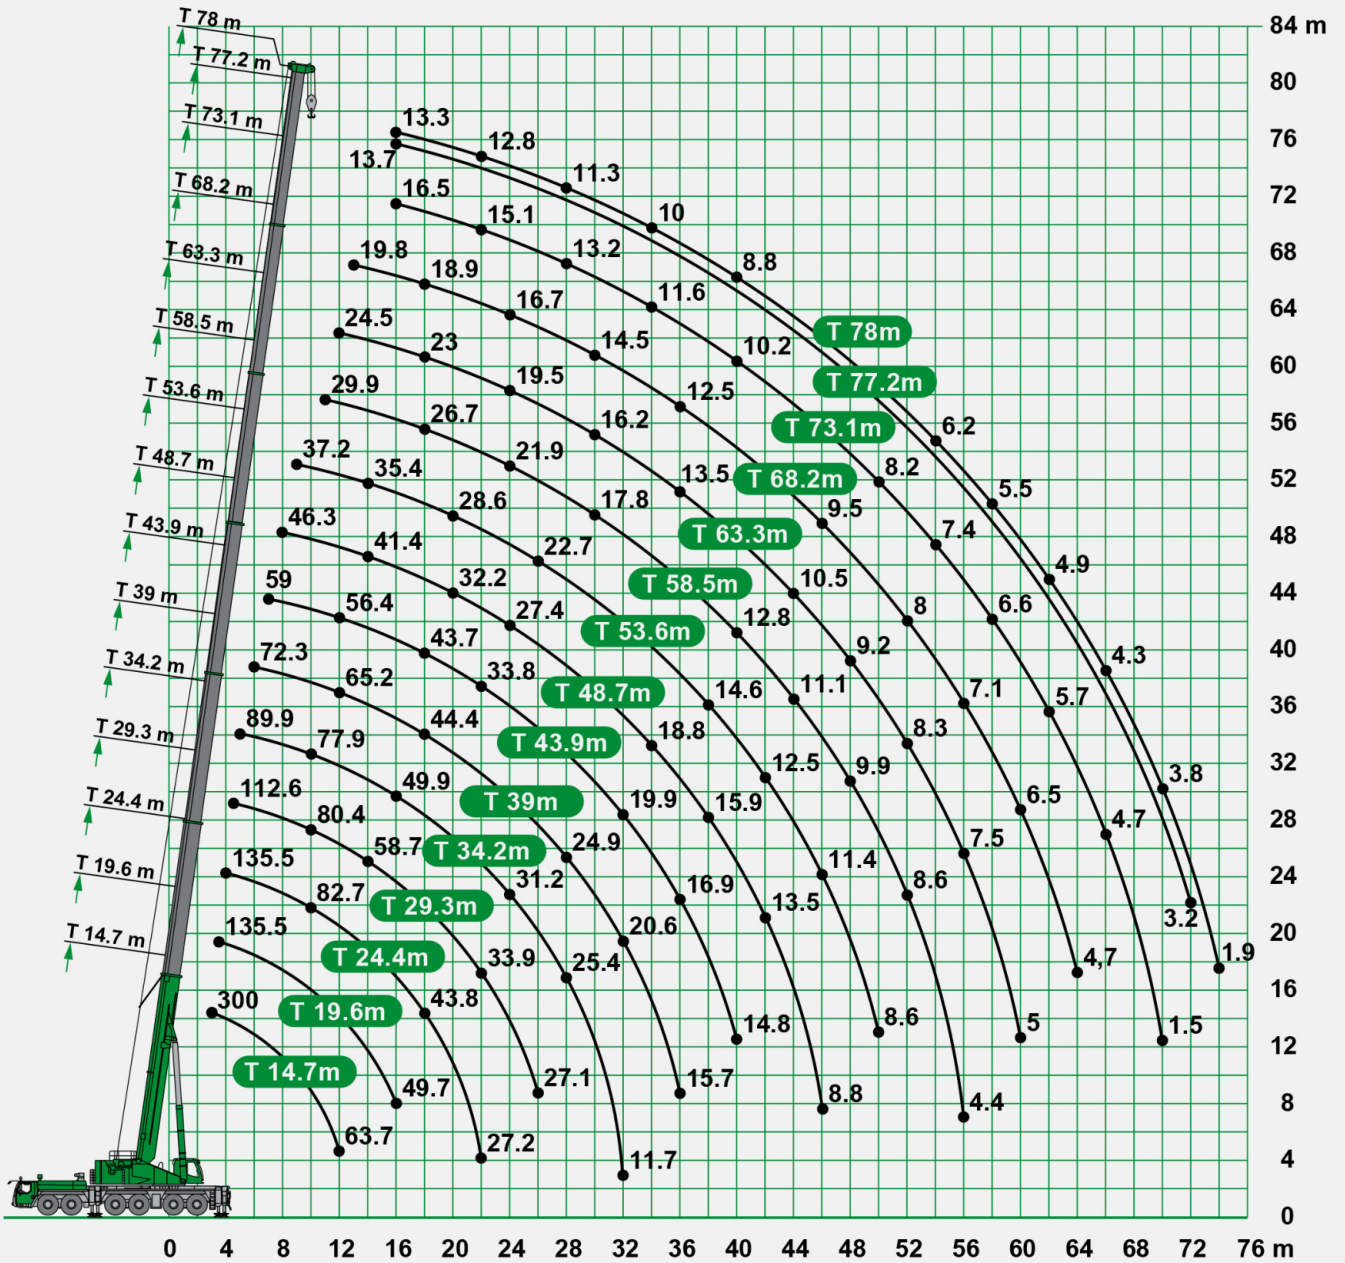

VarioBase Liebherr LTM 1300 6.2

Lifting Heights

VarioBase Liebherr LTM 1300 6.2

Lifting Capacities

 m	14.7m			19.6m			24.4m			29.3m			34.2m			39m			43.9m			48.7m		
	5.5m			5.5m			5.5m			5.5m			5.5m			5.5m			5.5m			5.5m		
	0°	20°	40°	0°	20°	40°	0°	20°	40°	0°	20°	40°	0°	20°	40°	0°	20°	40°	0°	20°	40°	0°	20°	40°
3.5	58.7	46.4																						
4	56.9	44.9	38.1	59.4	46.6																			
4.5	54.6	43.4	37.2	58.2	45.3		58.7																	
5	52.3	42.1	36.3	56.2	44.1	37.4	57.4	44.9		57.2														
6	48.5	39.7	34.7	52.6	41.9	35.9	54.3	42.9	36.5	54.7	43.4		54											
7	45	37.5	33.2	49.3	39.8	34.6	51.4	41	35.3	52.1	41.7	35.7	51.9	42		47.9								
8	41.9	35.5	31.8	46.3	38	33.3	48.5	39.3	34.1	49.7	40.1	34.6	49.8	40.5	34.9	47.7	40.6		43.1					
9	39.3	33.7	30.7	43.6	36.3	32.3	46.2	37.8	33.1	47.4	38.7	33.7	47.8	39.1	34	47.3	39.6	34.5	42.8	37.6		36		
10	37	32.3	29.7	41.3	34.8	31.2	43.9	36.4	32.2	45.3	37.3	32.8	46	37.9	33.1	46.2	38.6	33.8	42.2	36.9	33	36	33.6	
11	35	30.9	28.8	39.2	33.4	30.4	41.8	35.1	31.3	43.6	36.1	32	44.3	36.8	32.4	44.9	37.7	33.1	41.5	36.2	32.4	35.8	33.2	30.7
12	33.3	29.8	28.1	37.4	32.3	29.6	40.1	33.9	30.5	41.8	35	31.2	42.7	35.7	31.7	43.6	36.7	32.5	40.7	35.5	31.8	35.5	32.8	30.3
13	31.8	28.8	27.5	35.7	31.2	28.9	38.3	32.9	29.9	40.1	34	30.5	41.3	34.7	31	42.4	35.8	31.9	39.8	34.7	31.3	35.1	32.2	29.9
14	30.4	28	27.2	34.2	30.2	28.2	36.9	31.9	29.2	38.8	33	29.9	39.9	33.8	30.4	41.2	35	31.3	38.9	34	30.8	34.5	31.7	29.5
16	28.3	26.8	8.7	31.7	28.5	27.3	34.3	30.2	28.2	36.2	31.3	28.8	37.4	32.1	29.3	39.1	33.5	30.3	36.8	32.7	29.9	32.5	30.2	28.5
18	25.6			29.6	27.4	17.5	32.1	28.8	27.3	34.1	29.9	27.9	35.3	30.7	28.4	37.1	32	29.3	33.9	31.5	29	30.3	28.5	27.1
20				28.1	26.6	6.8	30.3	27.6	26.7	32.1	28.6	27.1	33.5	29.5	27.6	35.3	30.9	28.6	31.1	30.2	28.3	28.2	27	25.8
22				26.2	12.5	3.4	28.8	26.8	14.6	30.5	27.6	26.6	31.8	28.5	26.9	32.7	29.8	27.9	28.6	28.4	27.3	26.1	25.6	24.6
24							27.6	26.3	7	29.2	26.8	26.2	29.7	27.5	26.4	29	28.8	27.3	26.3	26.2	25.9	24.2	24.1	23.4
26							26.3	23.1	4.1	27.2	26.2	12.7	26.6	26.7	26	25.9	26.1	26.2	24.3	24.2	24.2	22.5	22.5	22.2
28										24.5	24.6	7.1	23.9	24.1	24.2	23.2	23.4	23.6	23	22.3	22.4	21	21	20.9
30										22.2	22.3	4.5	21.6	21.8	11.8	20.9	21.1	21.2	21.4	20.7	20.4	19.7	19.6	19.7
32										16.2	7.1	2.6	19.6	19.7	7.2	19.5	19	18.5	19.5	19.6	19.5	18.3	18.3	18.4
34													17.9	18	4.9	18.5	18.1	11.2	17.7	17.8	17.9	17	17.1	17.1
36													16.1	10.7	3.3	16.9	17	7.3	16.1	16.2	16.3	15.4	15.6	15.6
38																15.5	15.6	5.1	14.7	14.8	10.6	14.2	14.3	14.3
40																14.3	13.7	3.7	13.5	13.5	7.3	13.1	13.3	13.3
42																8.3	5.3		12.3	12.4	5.4	12	12.1	10.3
44																			11.3	11.3	4.1	10.9	11	7.3
46																			8.6	7.7	2.9	10	10	5.6
48																						9.1	9.1	4.3
50																						7.6	7.8	3.3
52																						3.4