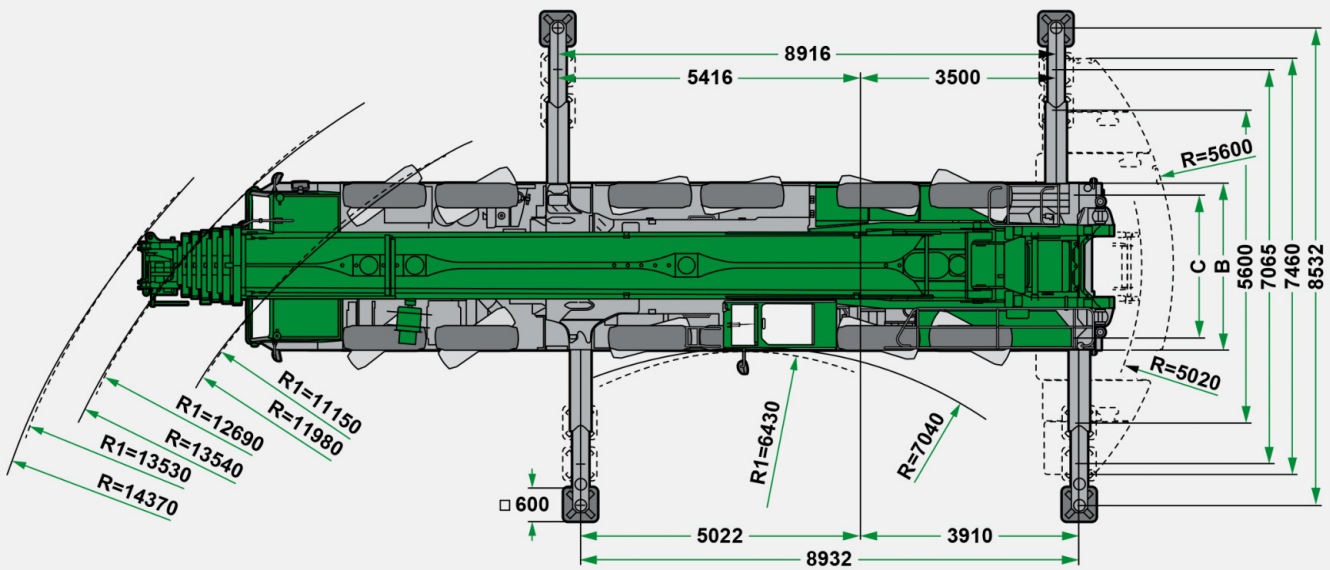

Weights

Axle	1	2	3	4	5	6	Total weight (t)
Tons	12	12	12	12	12	12	60

Lifting Capacity

Load (t)	No. of sheaves	No. of lines	Weight (kg)
183	12	17	3400
156	7	14	1500
125	5	11	1600
80	3	7	1450
36.2	1	3	1000
12.2	-	1	500

Working Speeds

		Min	Max	
385/95 R25 (14.00 R25)	12 / R2	1.95	80	56.9%
445/95 R25 (16.00 R25) 525/80 R25 (20.5 R25)		2.12	80	50.9%

Drive	Infinitely variable	Rope diameter / length	Max. single line pull
	0 – 130 m/min single line	23 mm / 300 m	122 kN
	0 – 130 m/min single line	23 mm / 465 m	122 kN
	0 – 1.6 min ⁻¹		
	Approx. 80 seconds to reach 82° boom angle		
	Approx. 800 seconds for boom extension from 14.7 m to 78 m		

VarioBase Liebherr LTM 1300 6.2

Dimensions

R1 = All wheel steering

	Dimensions (mm)									
	A	A 125mm*	B	C	D	E	F	G	H	I
 385/95 R 25 (14.00 R 25)	3950	3825	3000	2610	3685	1960	350	8°	12°	14°
445/95 R 25 (16.00 R 25)	4000	3875	3000	2550	3735	2010	400	9°	14°	15°
525/80 R 25 (20.5 R 25)	4000	3875	3100	2570	3735	2010	400	9°	14°	15°